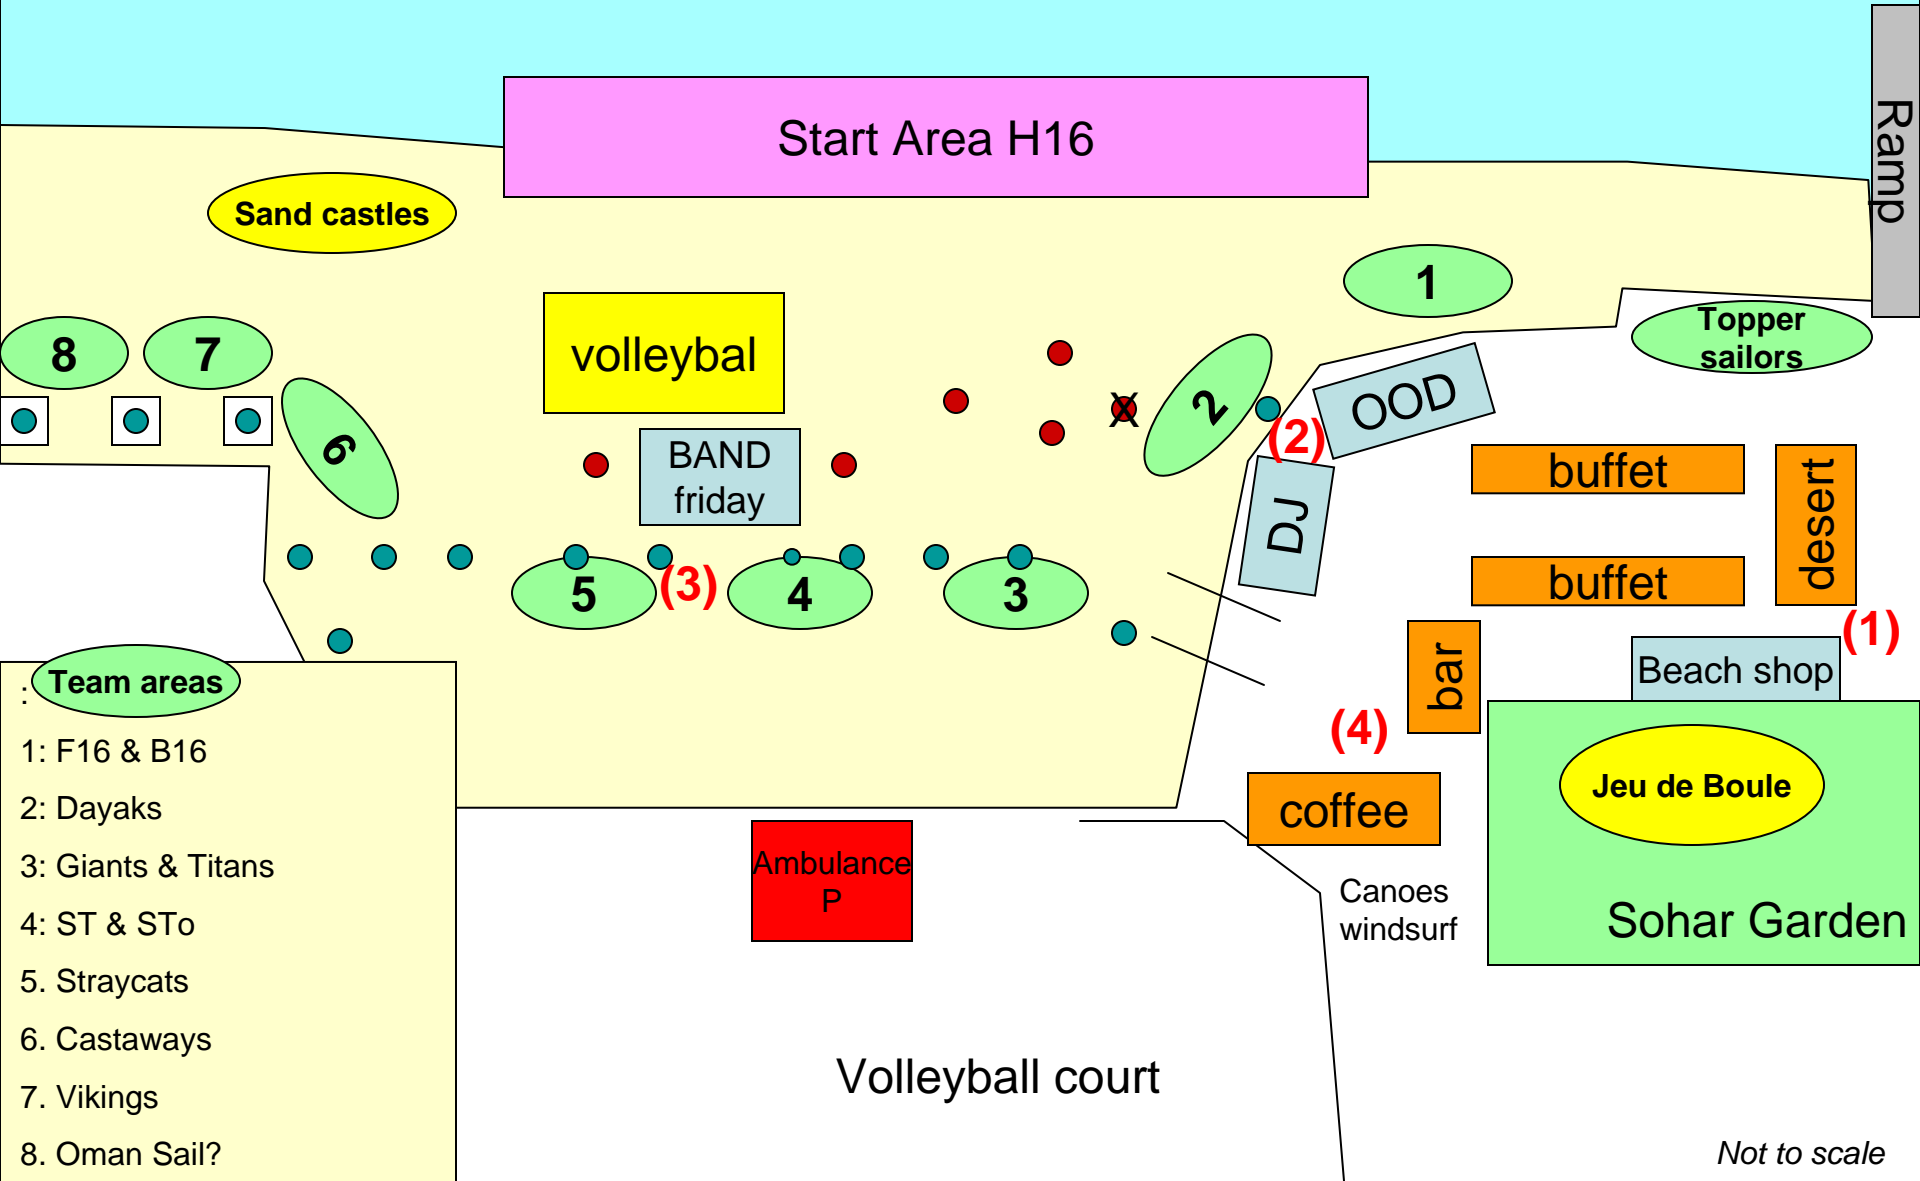

2010 Annual Regatta Beach Lay-Out

- Palmtree
- Parasol
- (1) Powerpoint

Power Outlets:

- 1) Caterer
- 2) DJ & OOD
- 3) Friday Band
- 4) Bar-Coffee

Team areas

- 1: F16 & B16
- 2: Dayaks
- 3: Giants & Titans
- 4: ST & STo
- 5: Straycats
- 6: Castaways
- 7: Vikings
- 8: Oman Sail?

Not to scale

Thursday Evening

Power Outlets:

- 1) Caterer
- 2) DJ & OOD
- 3) Friday Band
- 4) Bar-Coffee

- Palmtree
- Parasol
- (1) Power point
- Dinner table – 15 @ 10 p
- Spare dinner table-3

Team areas

- 1: F16 & B16
- 2: Dayaks
- 3: Giants & Titans
- 4: ST & STo
- 5: Straycats
- 6: Castaways
- 7: Vikings
- 8: Oman Sail?

Volleyball court

Ambulance
P

coffee

Canoes
windsurf

Jeu de Boule
Sohar Garden

buffet

buffet

desert

DJ
OOD

Dance floor

volleybal

Start Area H16

Sand castles

Topper sailors

Ramp