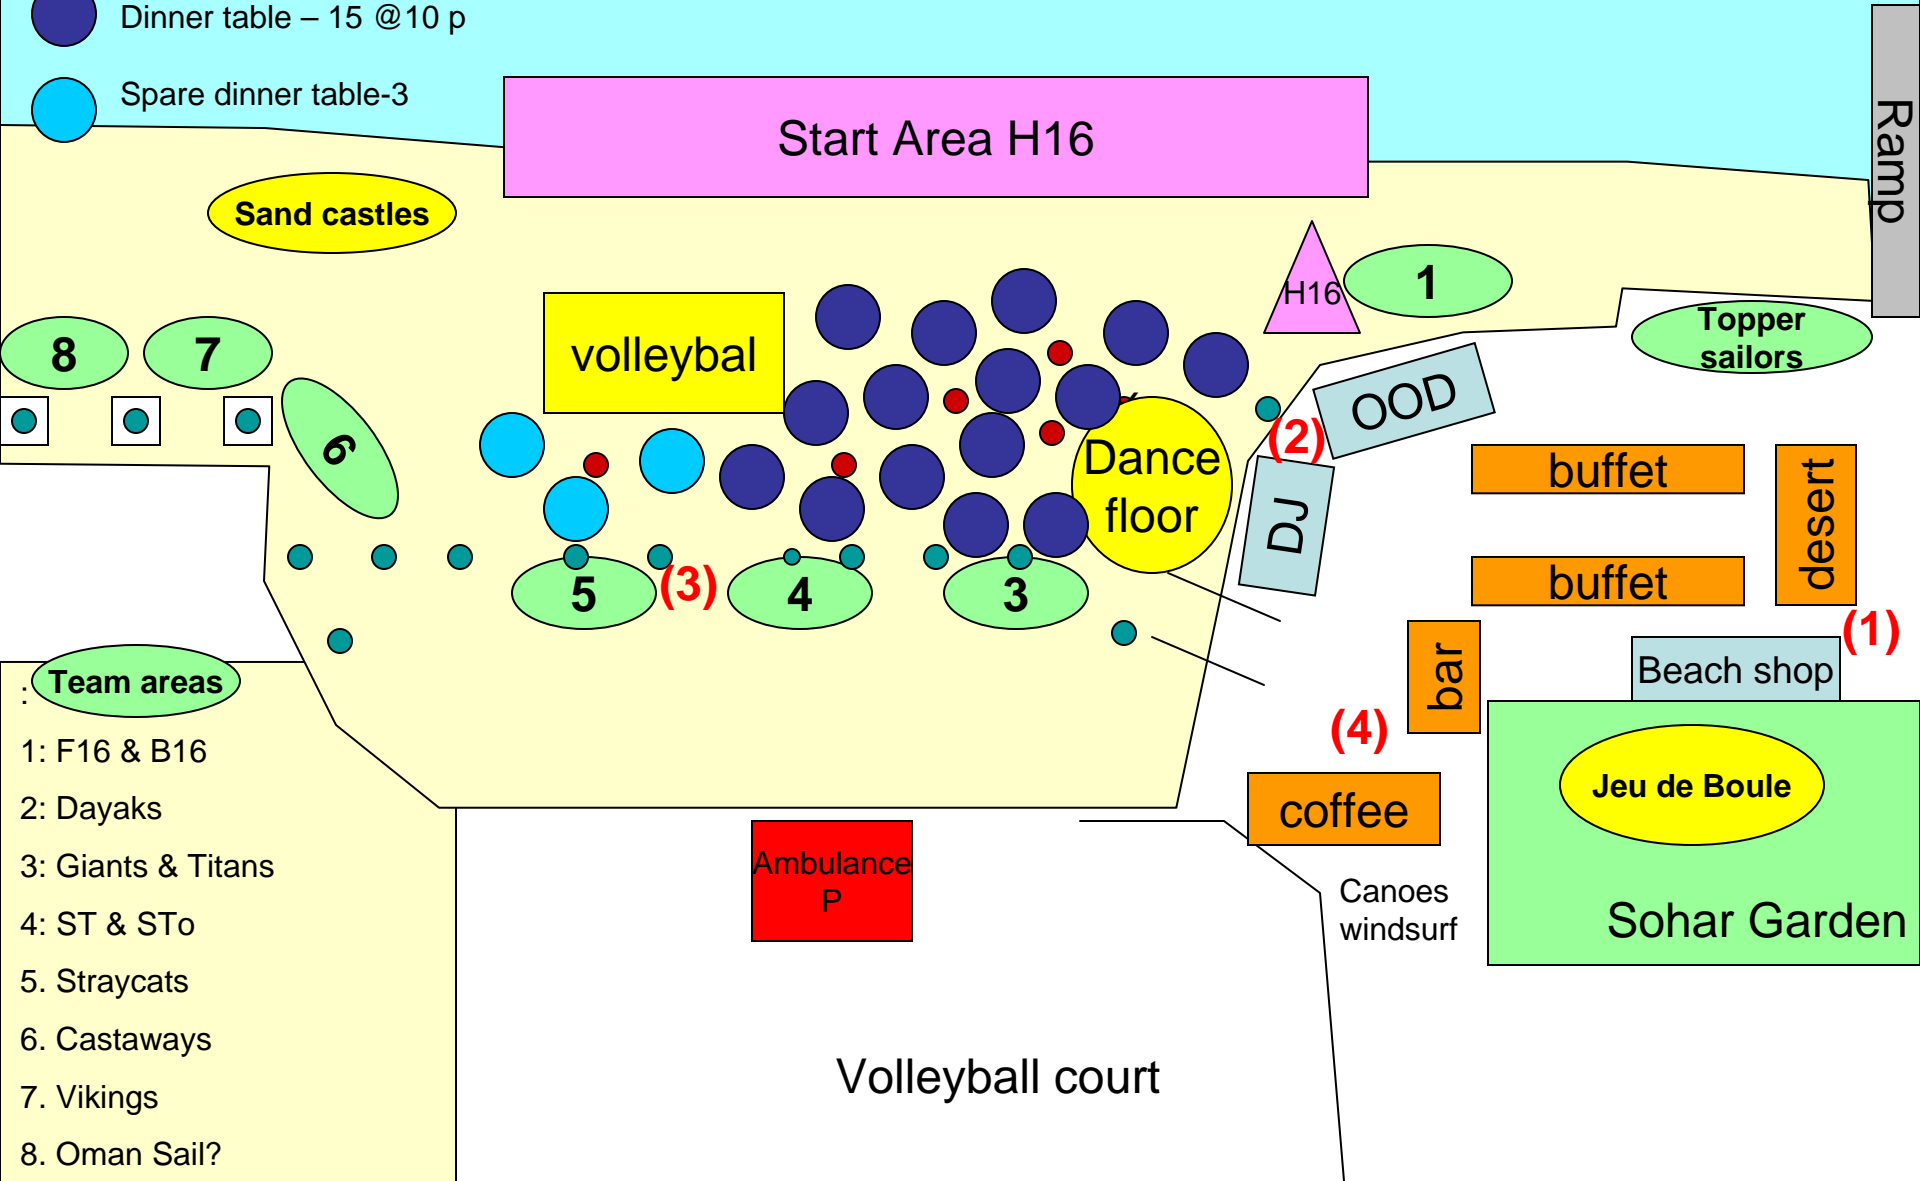

2010 Annual Regatta Beach Lay-Out

- Palmtree
- Parasol
- (1) Powerpoint

Power Outlets:

- 1) Caterer
- 2) DJ & OOD
- 3) Friday Band
- 4) Bar-Coffee

Team areas

- 1: F16 & B16
- 2: Dayaks
- 3: Giants & Titans
- 4: ST & STo
- 5: Straycats
- 6: Castaways
- 7: Vikings
- 8: Oman Sail?

Not to scale

Thursday Evening

Power Outlets:

- 1) Caterer
- 2) DJ & OOD
- 3) Friday Band
- 4) Bar-Coffee

- Palmtree
- Parasol
- (1) Power point
- Dinner table – 15 @ 10 p
- Spare dinner table-3

Team areas

- 1: F16 & B16
- 2: Dayaks
- 3: Giants & Titans
- 4: ST & STo
- 5: Straycats
- 6: Castaways
- 7: Vikings
- 8: Oman Sail?

Volleyball court

Ambulance
P

coffee

Canoes
windsurf

Jeu de Boule
Sohar Garden

buffet

buffet

desert

DJ
OOD

Dance floor

volleybal

Start Area H16

Sand castles

Topper sailors

Ramp